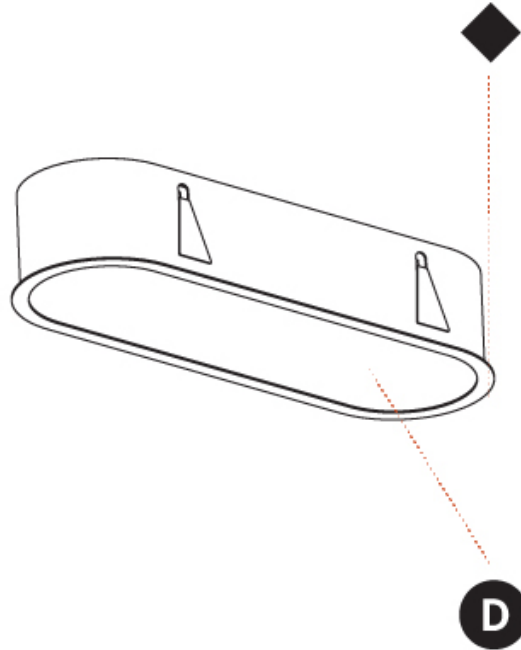

SMOOTHLINE RECESSED

A37749-

PROJECT

TYPE

SPECIFIER

QUANTITY

DATE

A