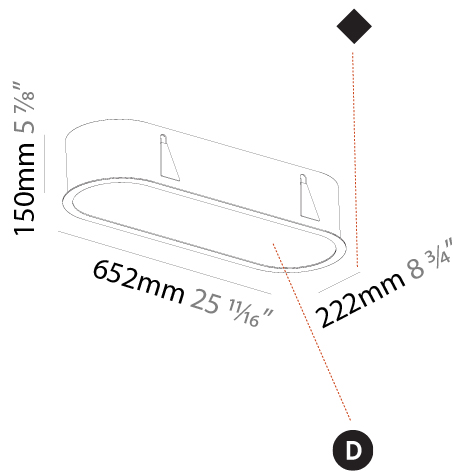

GENERAL

Series: Smoothy
Subseries: Smoothline
Brand: Prolicht
Division: Architectural
Mounting Type: Recessed
Mounting Location: Ceiling
Subcategory: Ambient

PHYSICAL

Shape: Oval
Length (mm): 652
Length (in): 25 11/16
Width (mm): 222
Width (in): 8 3/4
Depth (mm): 150
Depth (in): 5 7/8
Ceiling Thickness (mm): 10 / 12.5 / 15 / 25
Ceiling Thickness (in): 3/8 or 1/2 or 9/16 or 1
Min. Recessing Depth (mm): 160
Min. Recessing Depth (in): 6 5/16
Light Distribution: Direct
Weight (kg): 4.033
Weight (lbs): 8.87
Diffuser: PMMA - Opal or Micro-Prism
Fixture Finish: SSR / BKV / CWI / CRY / HAB / LAG / UFT / ITA / RUA / RUR / MIC / FTG / MYG / TWT / LOD / PUS / FRO / FUP / KIA / POP / BLS / SPG / MEY / GOH / GUM / CHC / COM / ABZ / JAG / OBR / MOS / ROR
Fixture Material: Extruded Aluminum / Steel
Cut-out Measurements: 635mm / 25" x 205mm / 8 1/16"

ELECTRICAL

Lamp Type: LED (Zhaga Standard)
Input Wattage (W): 21
Total Output Wattage (W): 18
Dimming: Tri-Mode (Non-Dimming and Phase Dimming (120Vac only) and 0-10V Dimming)
Driver Included: Yes
Driver Location: Integrated
Driver Type: Constant Current - Universal
Driver Class: Class 2
Input Voltage (V): 120 - 277
Constant Current (MA): 500

LED

Color Temperature (°K): 3000 / 3500 / 4000
Max. Delivered Lumen (lm): 1430 / 1539 / 1570
CRI: >80 CRI
Lamp Life (hrs): 50000

OPTICAL

RATINGS AND CERTIFICATIONS

Certified By: Certified for North American Standards
IP rating: IP20