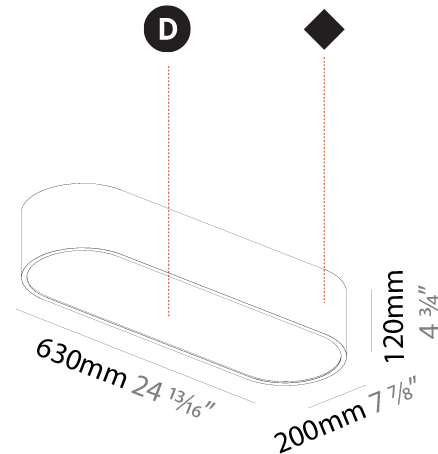

GENERAL

Series: Smoothy
Subseries: Smoothline
Brand: Prolicht
Division: Architectural
Mounting Type: Surface
Mounting Location: Ceiling
Subcategory: Ambient

PHYSICAL

Shape: Oval
Length (mm): 630
Length (in): 24 ¹³/₁₆
Width (mm): 200
Width (in): 7 ⁷/₈
Height (mm): 120
Height (in): 4 ³/₄
Light Distribution: Direct
Weight (kg): 3.403
Weight (lbs): 7.49
Diffuser: PMMA - Opal or Micro-Prism
Fixture Finish: SSR / BKV / CWI / CRY / HAB / LAG / UFT / ITA / RUA / RUR / MIC / FTG / MYG / TWT / LOD / PUS / FRO / FUP / KIA / POP / BLS / SPG / MEY / GOH / GUM / CHC / COM / ABZ / JAG / OBR / MOS / ROR
Fixture Material: Extruded Aluminum / Steel

ELECTRICAL

Lamp Type: LED (Zhaga Standard)
Input Wattage (W): 21
Total Output Wattage (W): 18
Dimming: Tri-Mode (Non-Dimming and Phase Dimming (120Vac only) and 0-10V Dimming)
Driver Included: Yes
Driver Location: Integrated
Driver Type: Constant Current - Universal
Driver Class: Class 2
Input Voltage (V): 120 - 277
Constant Current (MA): 500

LED

Color Temperature (°K): 3000 / 3500 / 4000
Max. Delivered Lumen (lm): 1460 / 1568 / 1600
CRI: >80 CRI
Lamp Life (hrs): 50000

OPTICAL

RATINGS AND CERTIFICATIONS

Certified By: Certified for North American Standards
IP rating: IP20

PROJECT
TYPE
SPECIFIER
QUANTITY
DATE